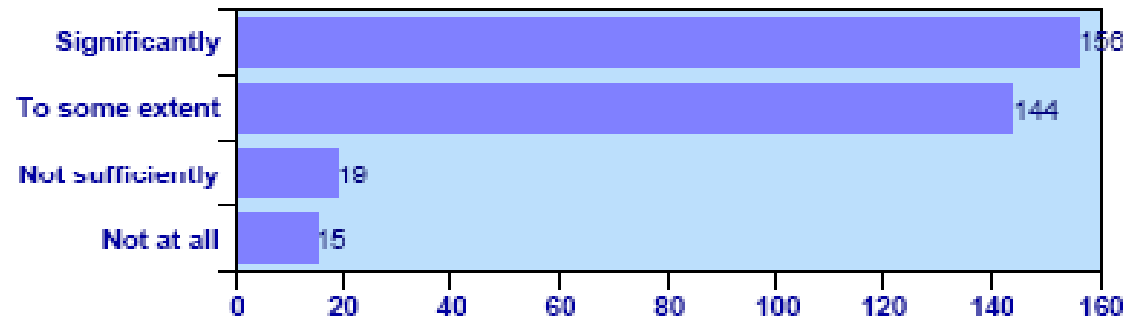

Undefined;Greyed;Not available;Available

1170 Entrepreneurs

EYE - RG 04 - by Sector.rep

Execution date : 16/02/2011

NEs impact

5. How much has your participation in the programme contributed to your ambition to start your own business?