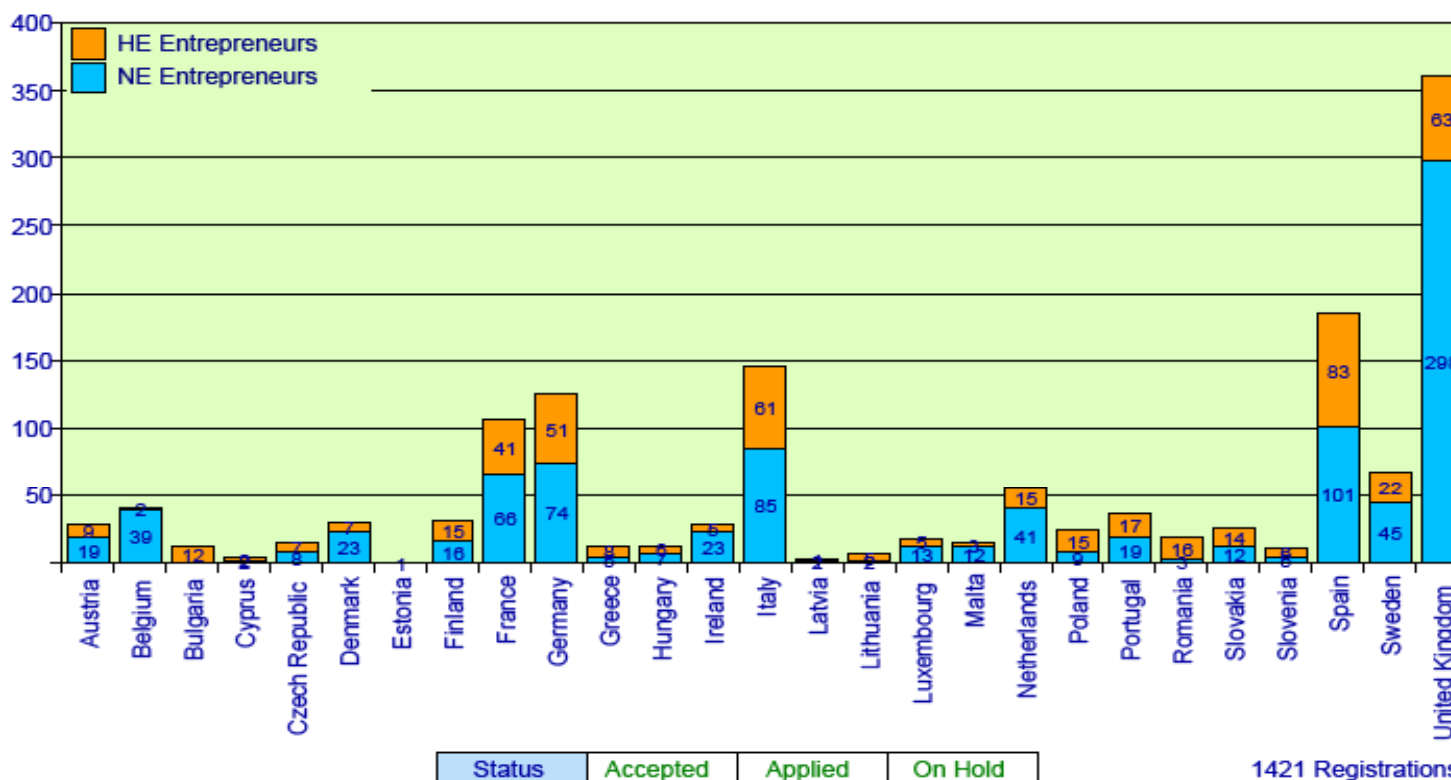

Erasmus for Young
Entrepreneurs

Como funciona ?

Dados adicionais:

Registrations by Country of Origin

Status	Accepted	Applied	On Hold

1421 Registrations

EYE - RG 10 - by Country of Origin.rep

Execution date : 27/01/2010

Dados adicionais:

Registrations by Desired Country

EYE - RG 03 - by Desired Country.rep

Execution date : 27/01/2010

HE+NE - Registrations by Primary Sectors

Status	Accepted
--------	----------

Registration period = 2010/02/01 - 2011/12/31