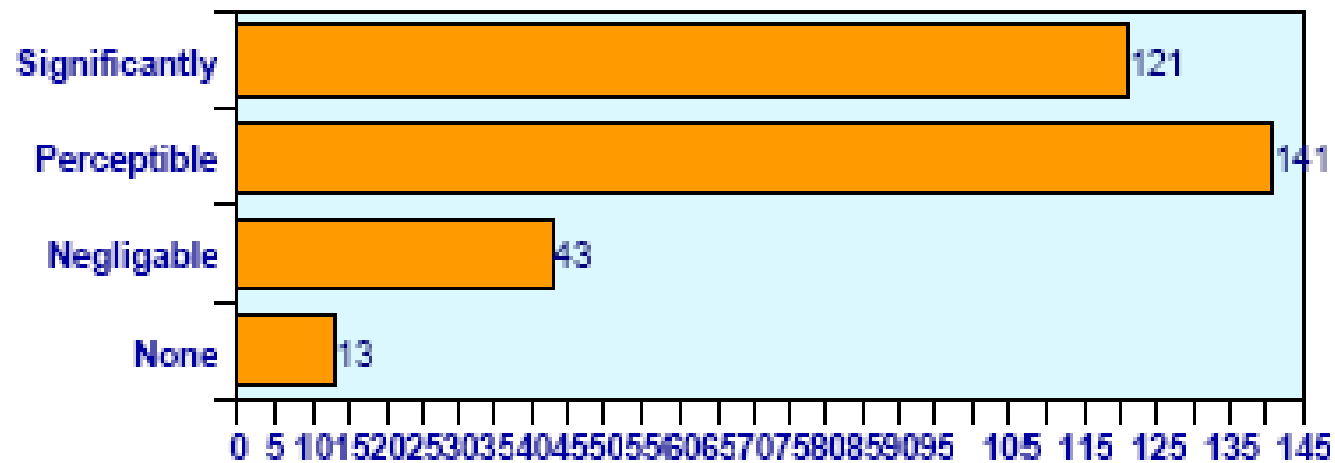

HEs satisfaction

Erasmus for Young
Entrepreneurs

3. To what extent did the NE contribute to the development of your business