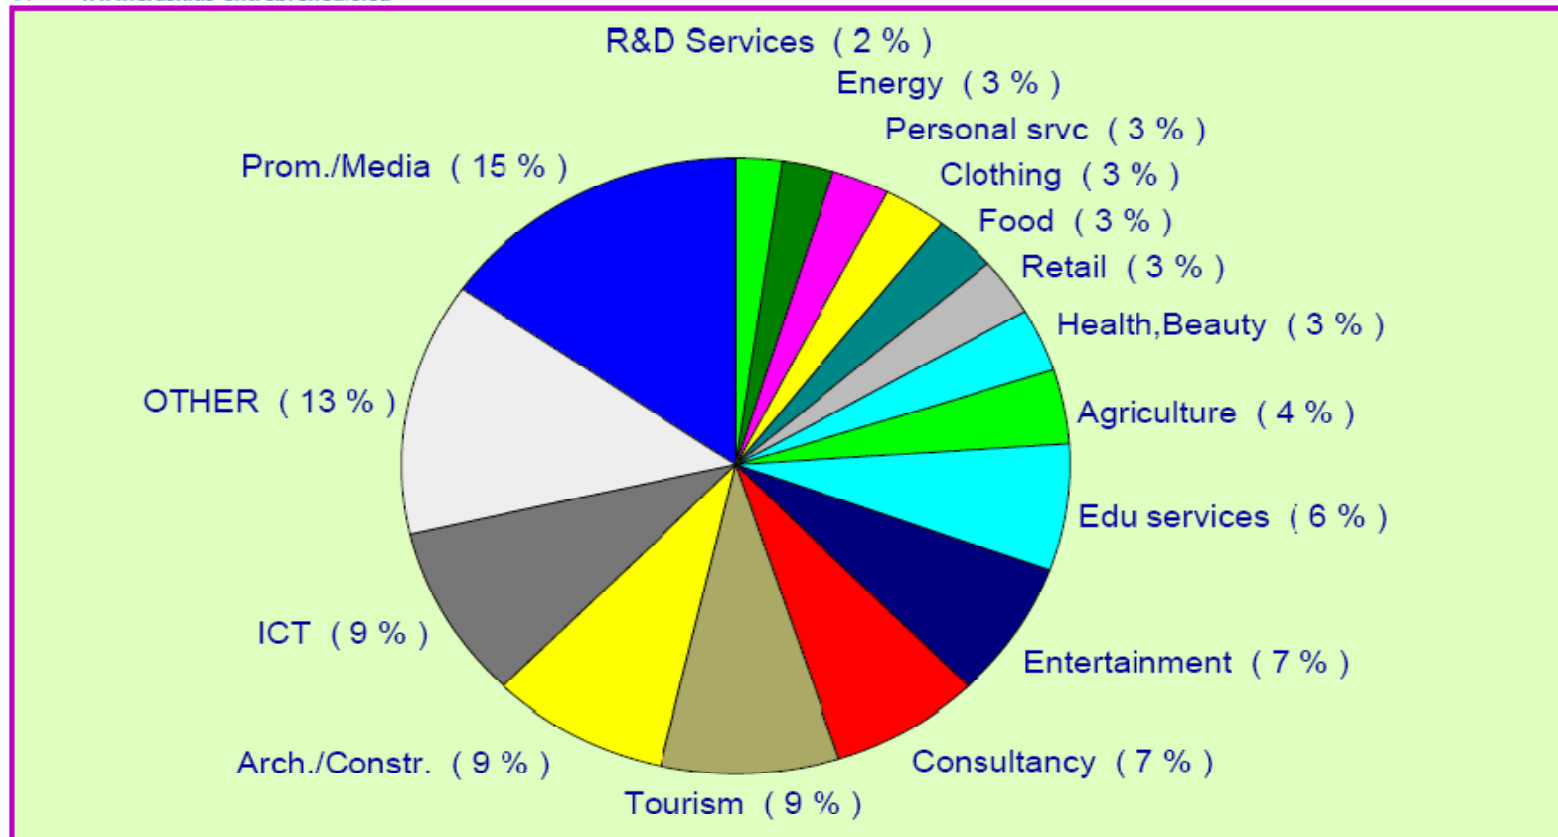

Dados adicionais:

Registrations by Desired Country

EYE - RG 03 - by Desired Country.rep

Execution date : 27/01/2010

HE+NE - Registrations by Primary Sectors

Status	Accepted
--------	----------

Registration period = 2010/02/01 - 2011/12/31